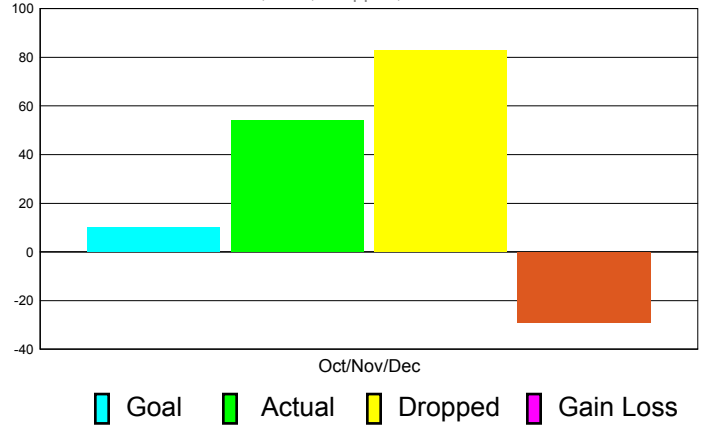

Club Results 2011-2012

Goal, New, Dropped, Gain/Loss

MEMBERSHIP

Membership Results
2011-2012

Membership
2010-2011

Month	Net Memb Goal	Actual New Memb	Actual Dropped Memb	Gain/Loss of Memb	Gain/ Loss of Memb
Oct/Nov/Dec	10	54	83	-29	-25
Totals	10	54	83	-29	-25

Membership Results 2011-2012

Goal, New, Dropped, Gain/Loss

Comparison of Club Gain/Loss

Current Year Compared to the Previous Year

Comparison of Membership Gain/Loss

Current Year Compared to the Previous Year